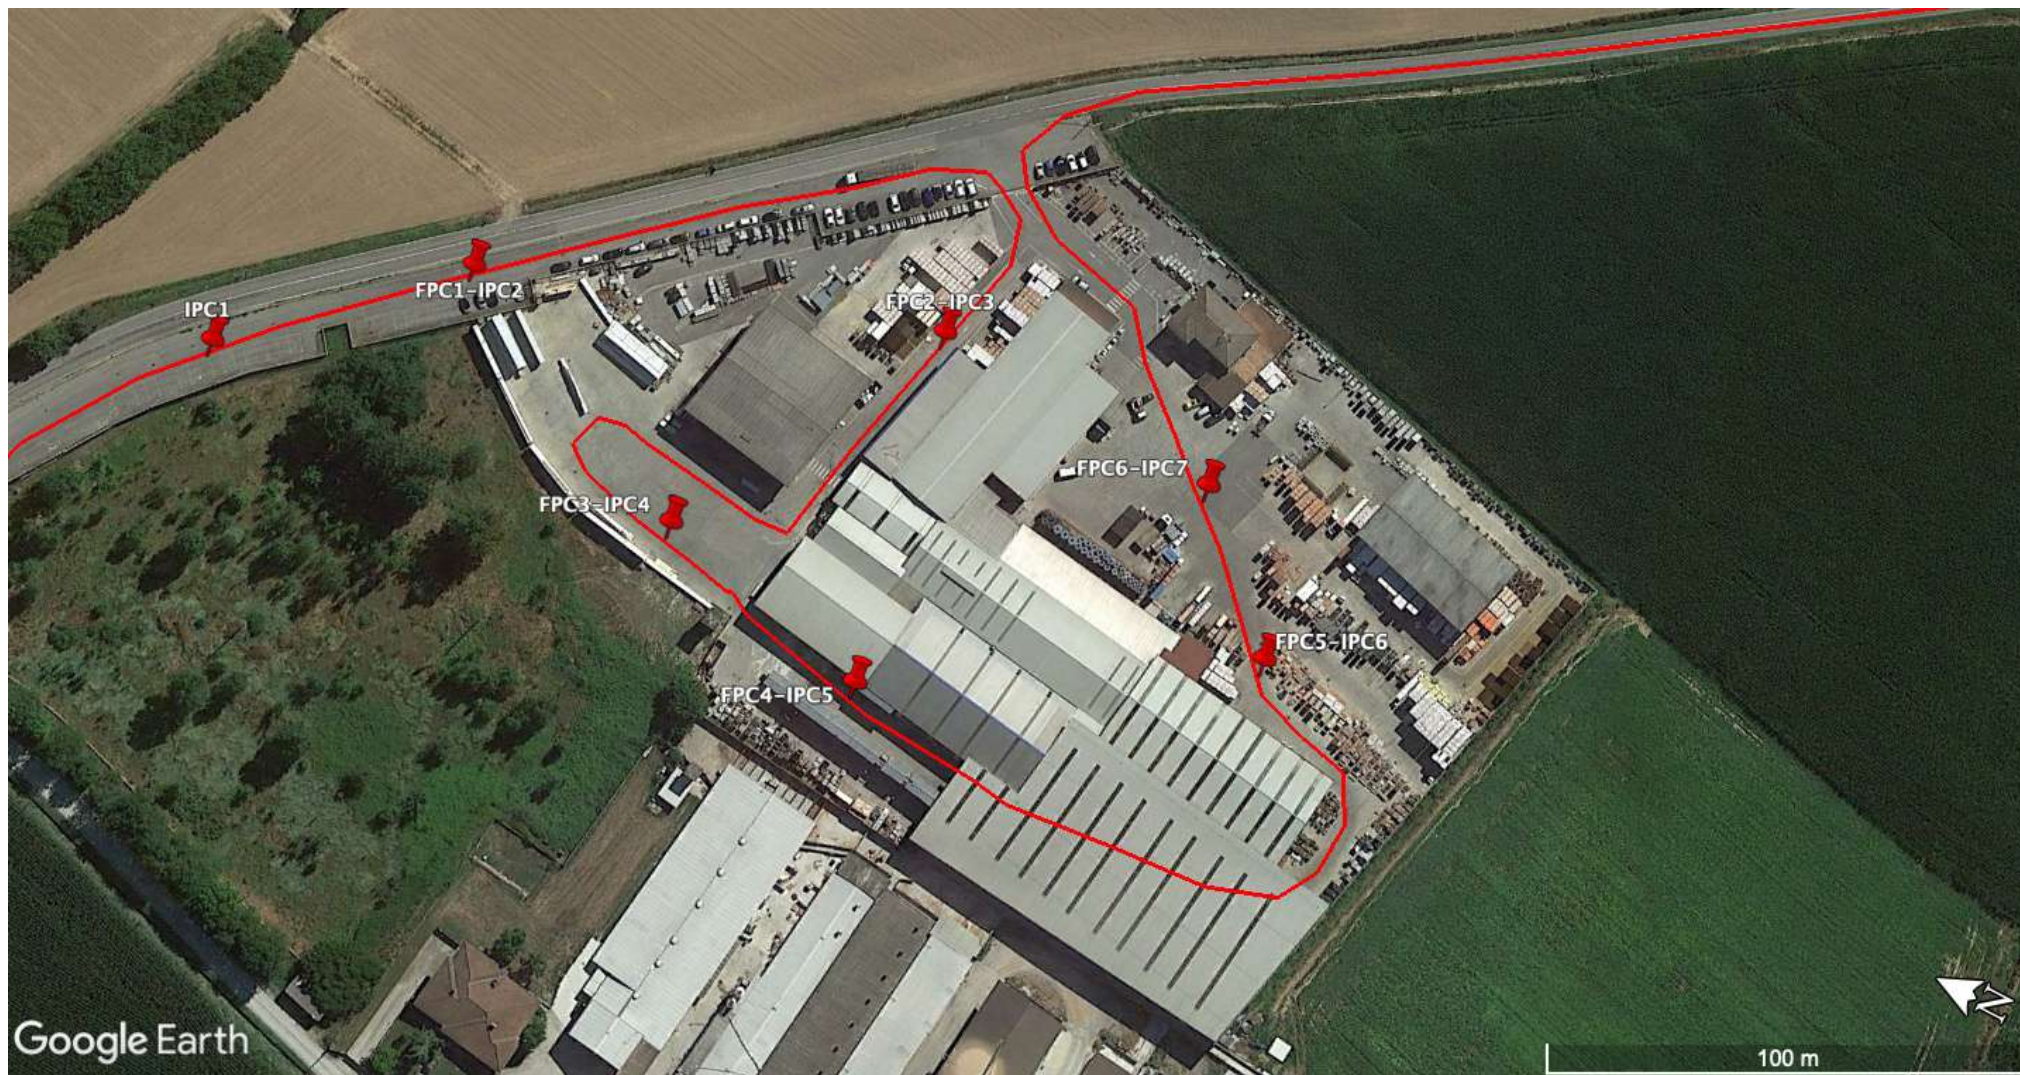

FORESTI

Prova	Metri	Tempo
PC 1	60	8 sec.
PC 2	210	40 sec
PC 3	110	25 sec
PC 4	60	9 sec.
PC 5	180	25 sec
PC 6	50	13 sec

PIADENA

Prova	Metri	Tempo
PC 13	40	9 sec.
PC 14	50	10 sec
PC 15	40	12 sec