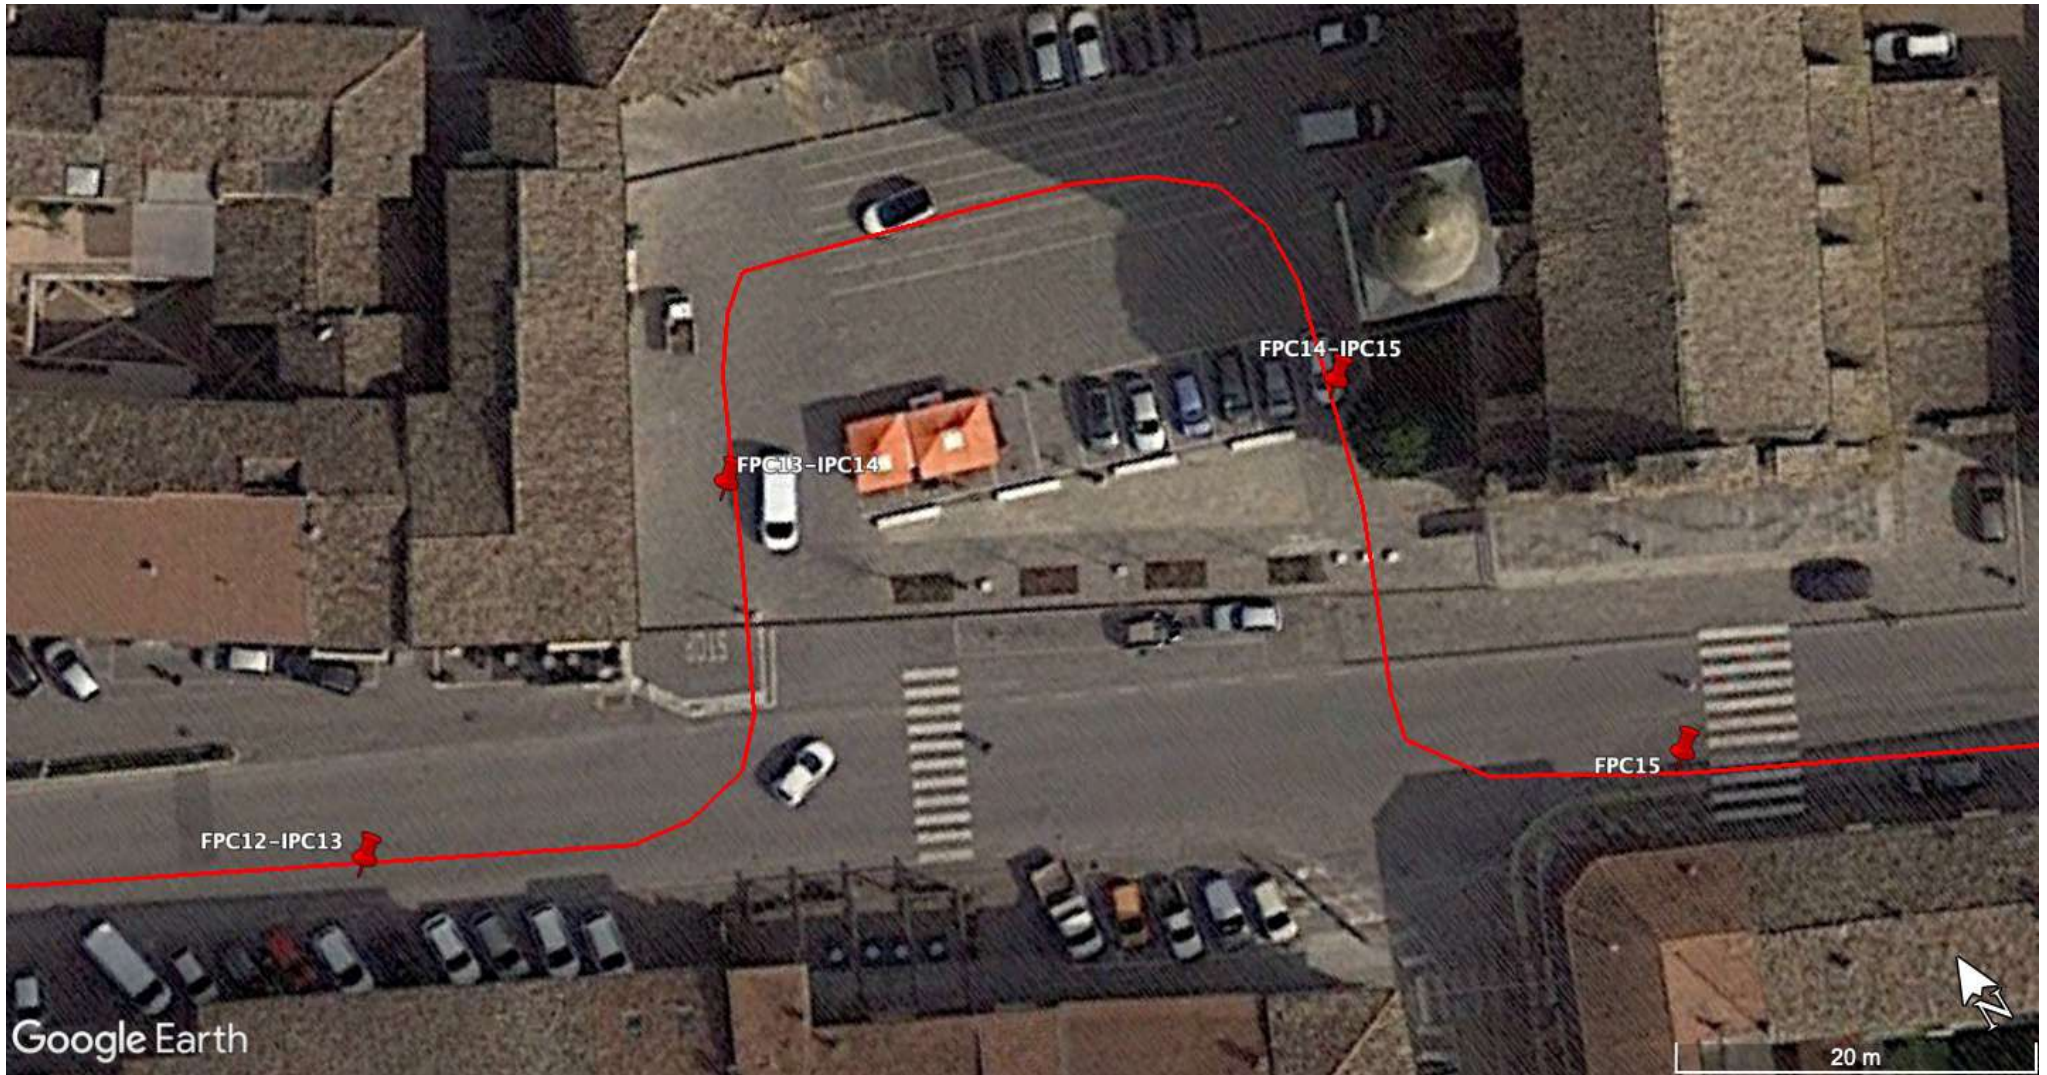

FORESTI

Prova	Metri	Tempo
PC 1	60	8 sec.
PC 2	210	40 sec
PC 3	110	25 sec
PC 4	60	9 sec.
PC 5	180	25 sec
PC 6	50	13 sec

PIADENA

Prova	Metri	Tempo
PC 13	40	9 sec.
PC 14	50	10 sec
PC 15	40	12 sec